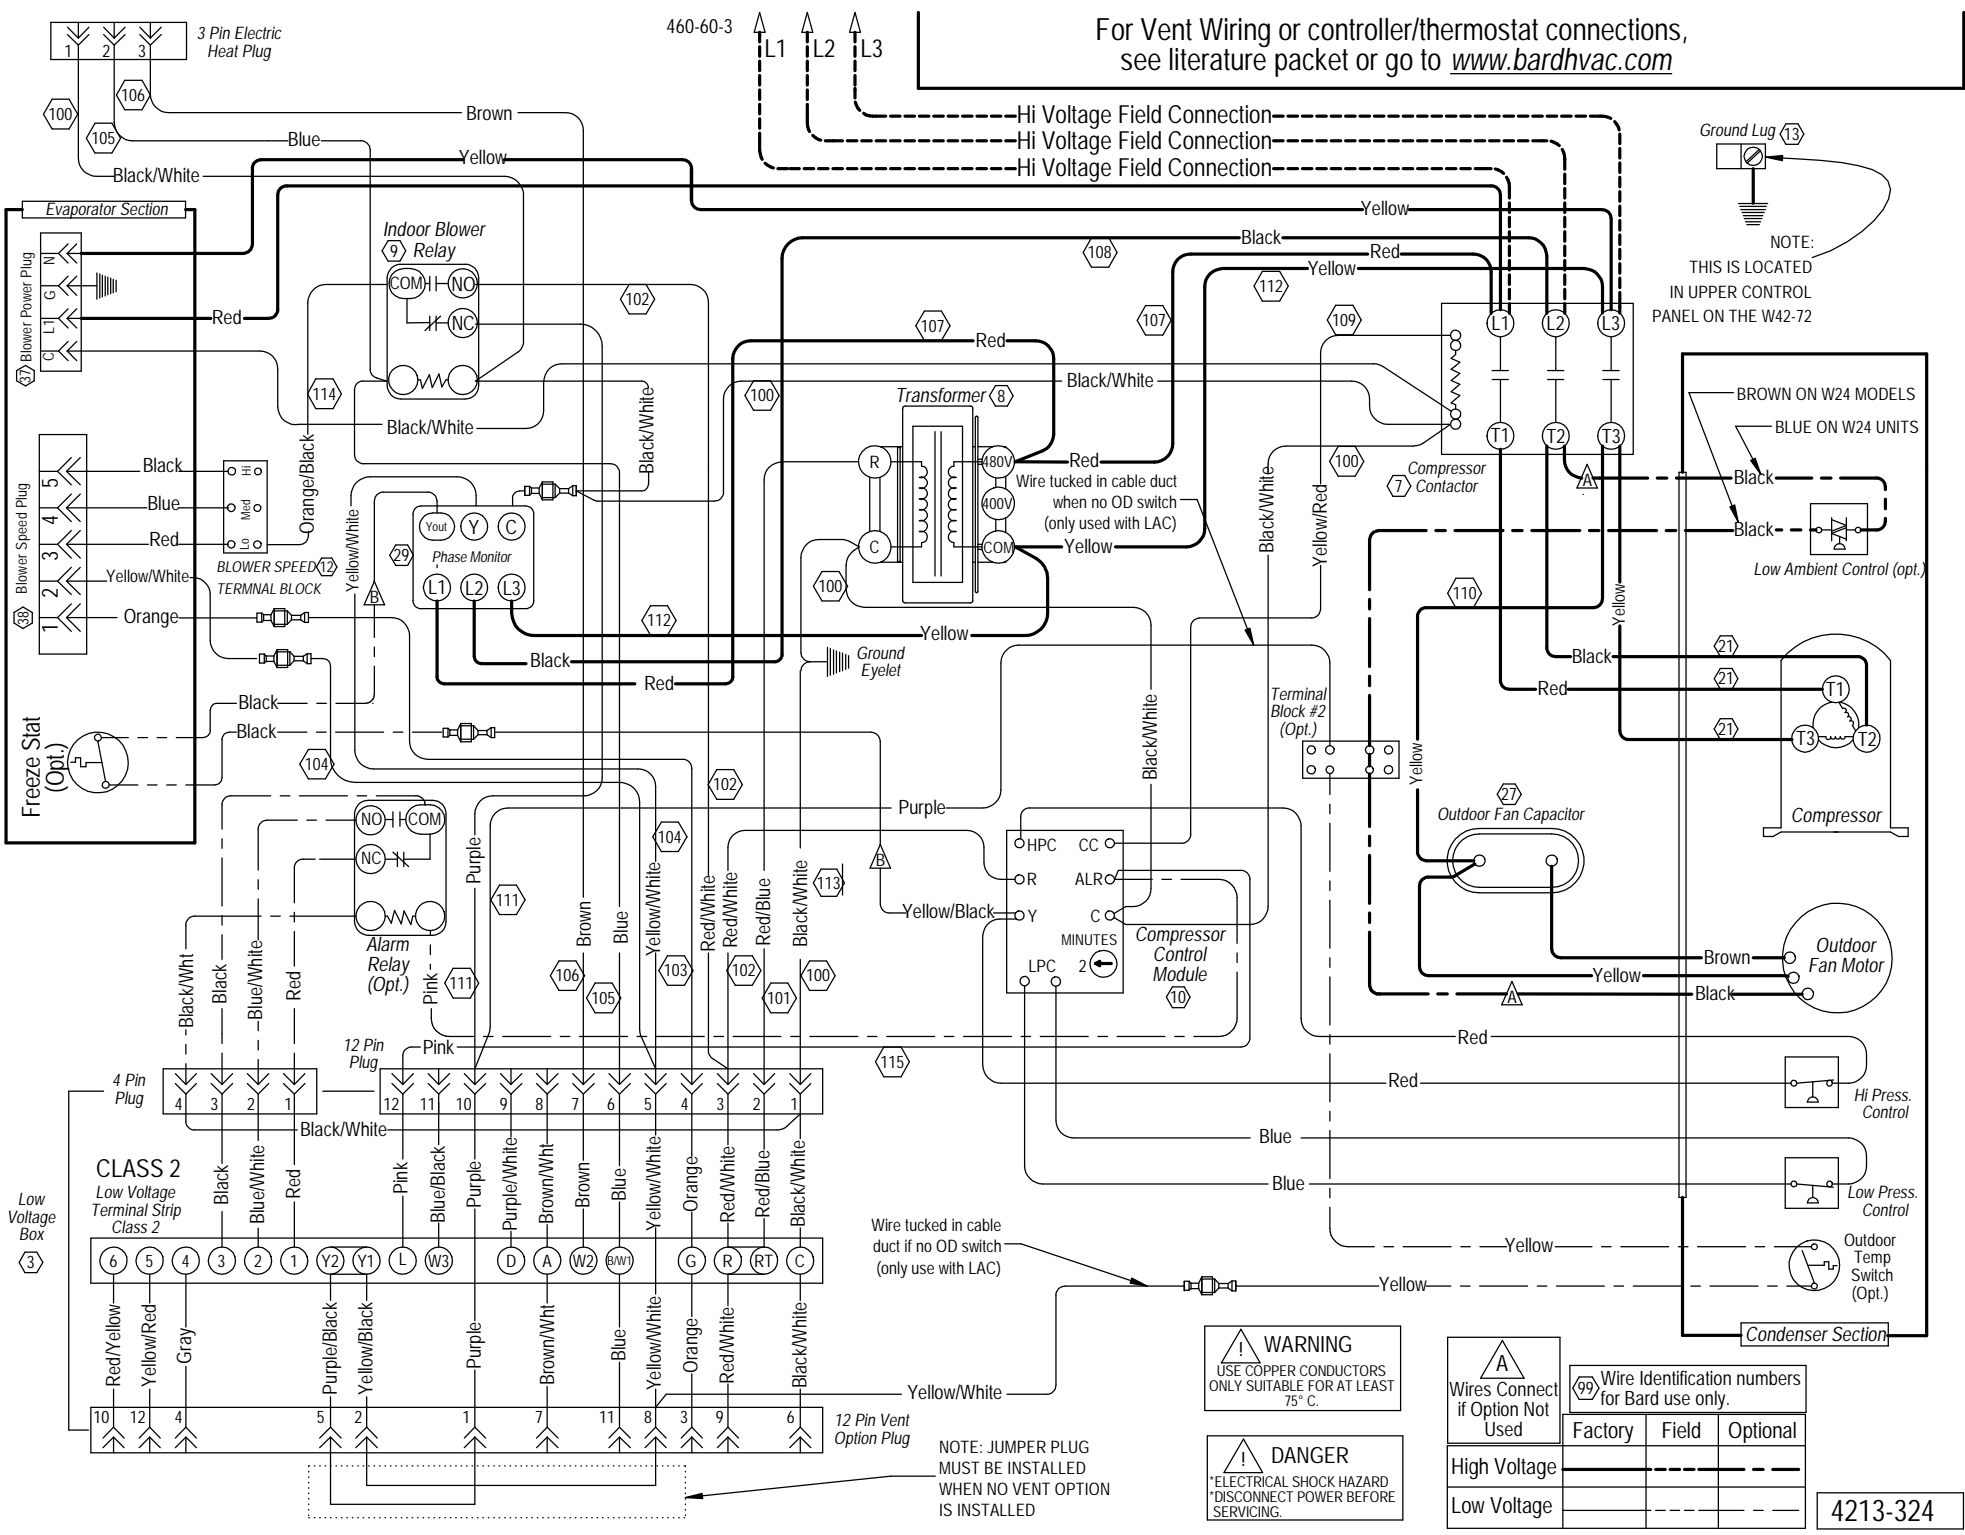

For Vent Wiring or controller/thermostat connections, see literature packet or go to www.bardhvac.com

NOTE:
THIS IS LOCATED
IN UPPER CONTROL
PANEL ON THE W42-72

BROWN ON W24 MODELS
BLUE ON W24 UNITS

CLASS 2
Low Voltage
Terminal Strip
Class 2

<p>WARNING USE COPPER CONDUCTORS ONLY SUITABLE FOR AT LEAST 75° C.</p>	<p>DANGER ELECTRICAL SHOCK HAZARD DISCONNECT POWER BEFORE SERVICING.</p>	<p>99 Wire Identification numbers for Bard use only.</p>		
		<p>Wires Connect if Option Not Used</p>	<p>Factory</p>	<p>Field</p>
<p>High Voltage</p>	<p>Low Voltage</p>	<p>-----</p>	<p>-----</p>	<p>-----</p>

4213-324